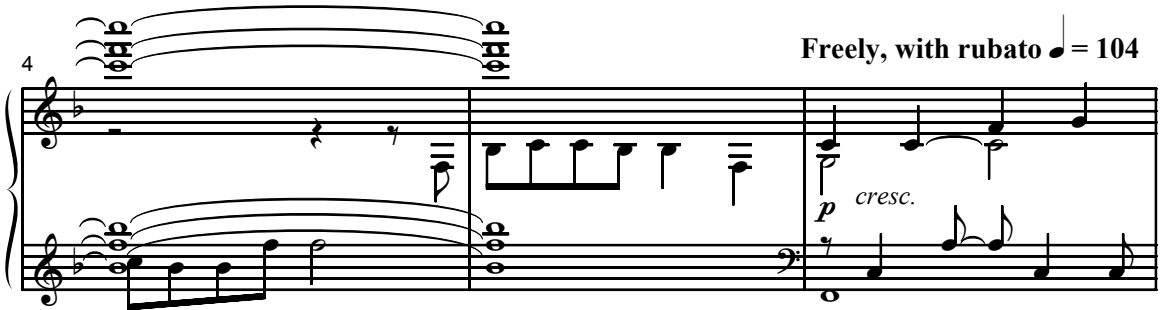

SATB Chorus and Piano

Ancient Sanskrit Proverb, alt.

Greg Gilpin

Ranges: Soprano Alto Tenor Bass

Mysterious and at leisure

Freely, with rubato ♩ = 104

7 SA *p cresc.*
 Look to this day, for it is
 TB *p cresc.*