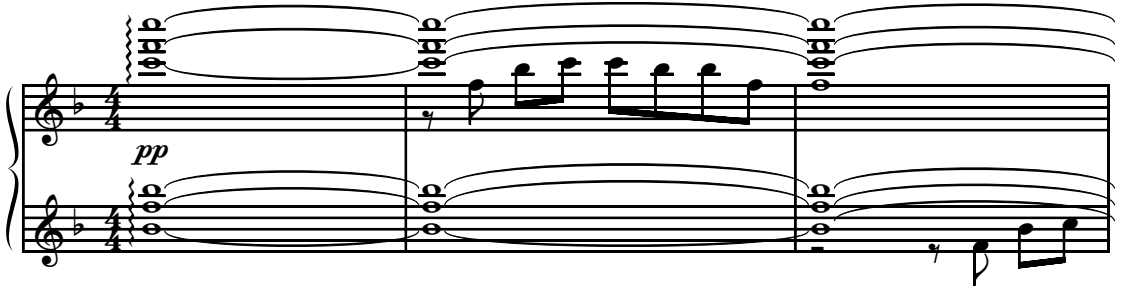

SATB Chorus and Piano

Ancient Sanskrit Proverb, alt.

Greg Gilpin

Ranges: Soprano Alto Tenor Bass

Mysterious and at leisure

Freely, with rubato ♩ = 104

7 SA *p cresc.*
 Look to this day, for it is
 TB *p cresc.*